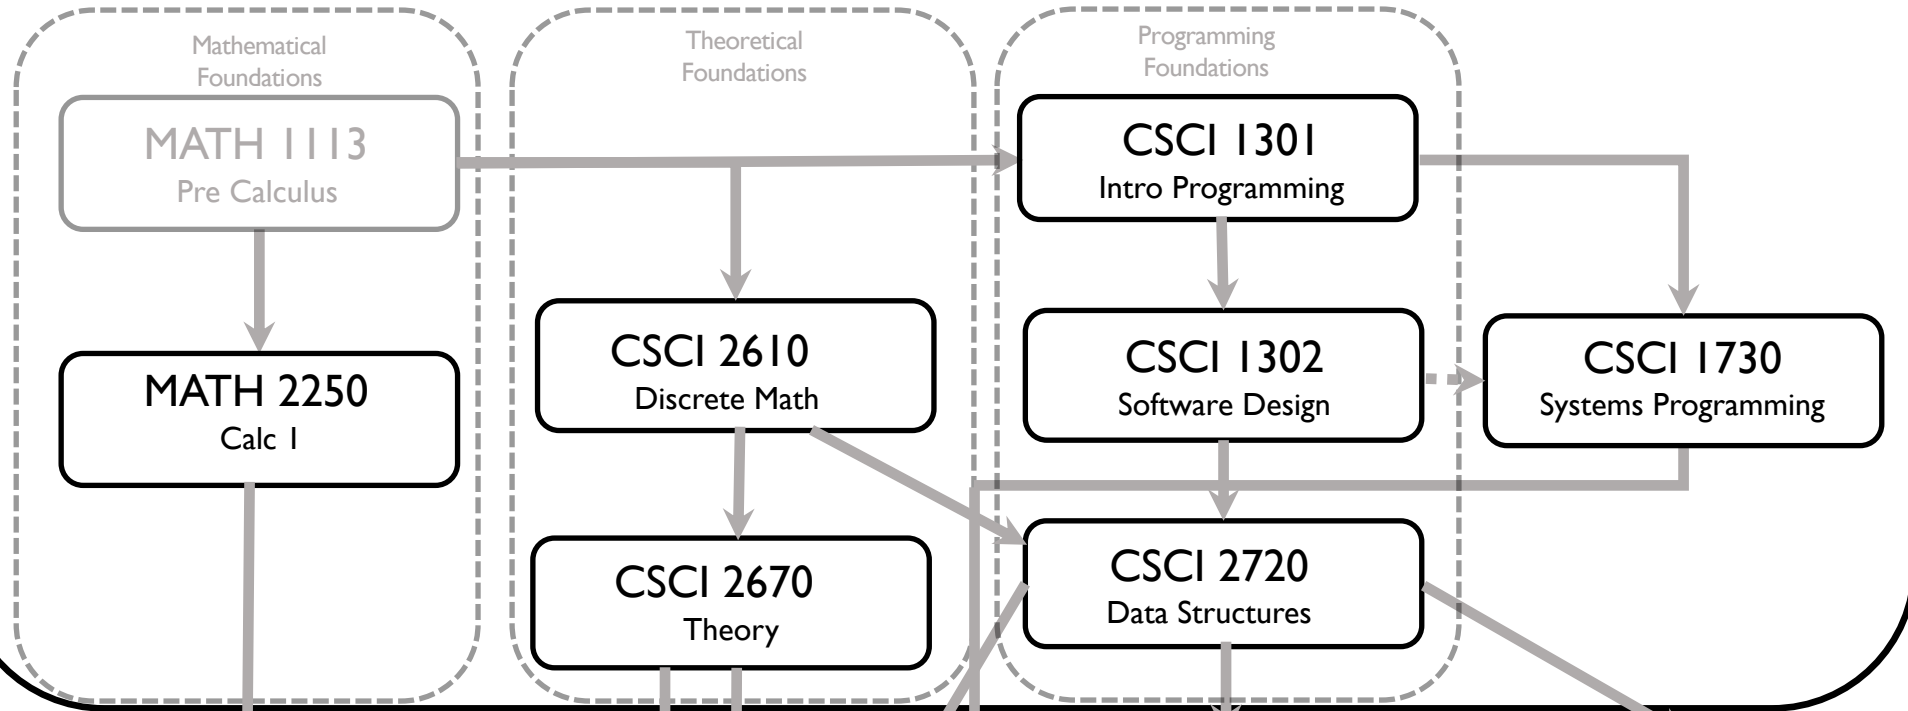

Area VI / Major Pre-Requirements

Entrance Requirements: C or higher in these courses

- Franklin College Requirements
- 39 hours of upper division coursework
 - 3 - Foreign Languages
 - 1 - Literature
 - 1 - Fine Arts/Philosophy/Religion
 - 1 - History
 - 2 - Social Science (not history)
 - 1 - Biological Sciences
 - 1 - Physical Sciences
 - 1 - Multicultural